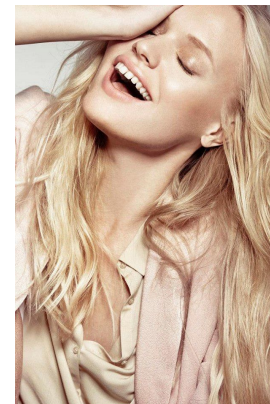

office@stellamodels.com

www.stellamodels.com

HEIGHT	BUST	DRESS	WAIST	HIPS	SHOES	HAIR	EYES
173	81	36	63	90	38.0	BLONDE	BLUE