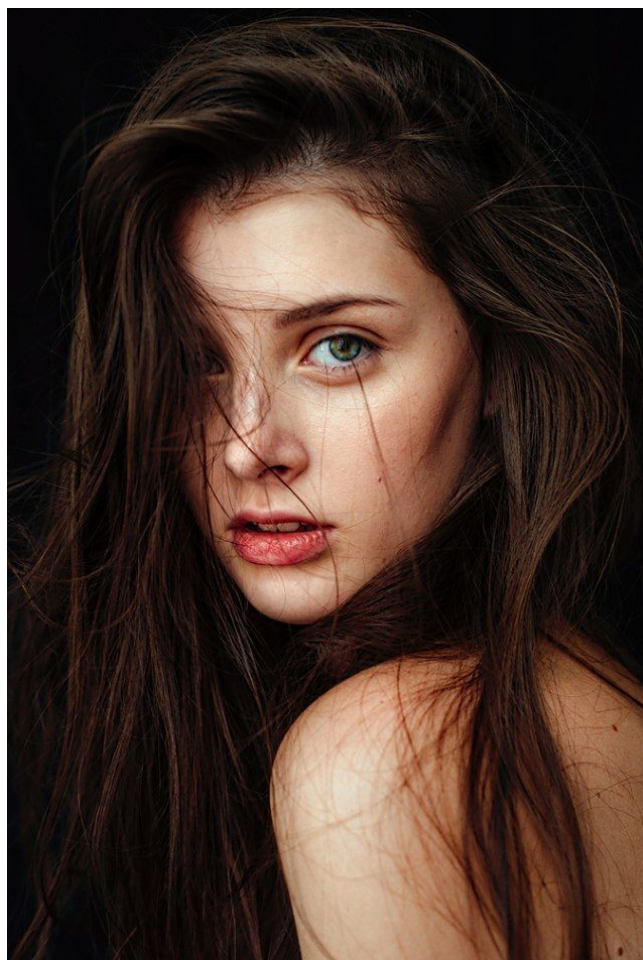

ZANETA R

T: +43 1 586 90 27

office@stellamodels.com

—
STELLA
MODELS
×

www.stellamodels.com