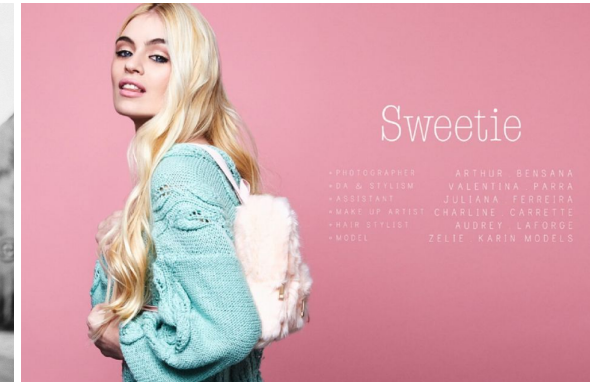

office@stellamodels.com

www.stellamodels.com

HEIGHT	WAIST	HIPS	SHOES	HAIR	EYES
172	60	89	39.0	BLONDE	BLUE