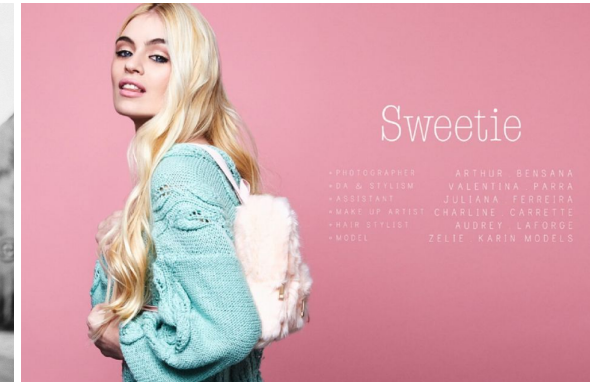

office@stellamodels.com

www.stellamodels.com

HEIGHT	BUST	DRESS	WAIST	HIPS	SHOES	HAIR	EYES
172			60	89	39.0	BLONDE	BLUE