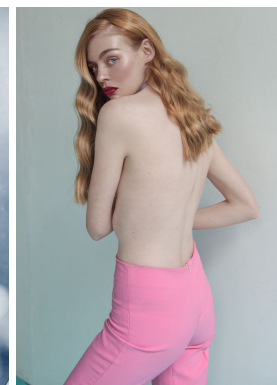

office@stellamodels.com

www.stellamodels.com

HEIGHT	WAIST	HIPS	SHOES	HAIR	EYES
172	60	89	39.0	BLONDE	BLUE