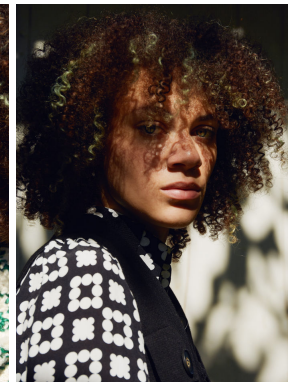

office@stellamodels.com

www.stellamodels.com

HEIGHT	BUST	DRESS	WAIST	HIPS	SHOES	HAIR	EYES
180	85	36	63	88	41.0	BLACK	BLUE/GREEN