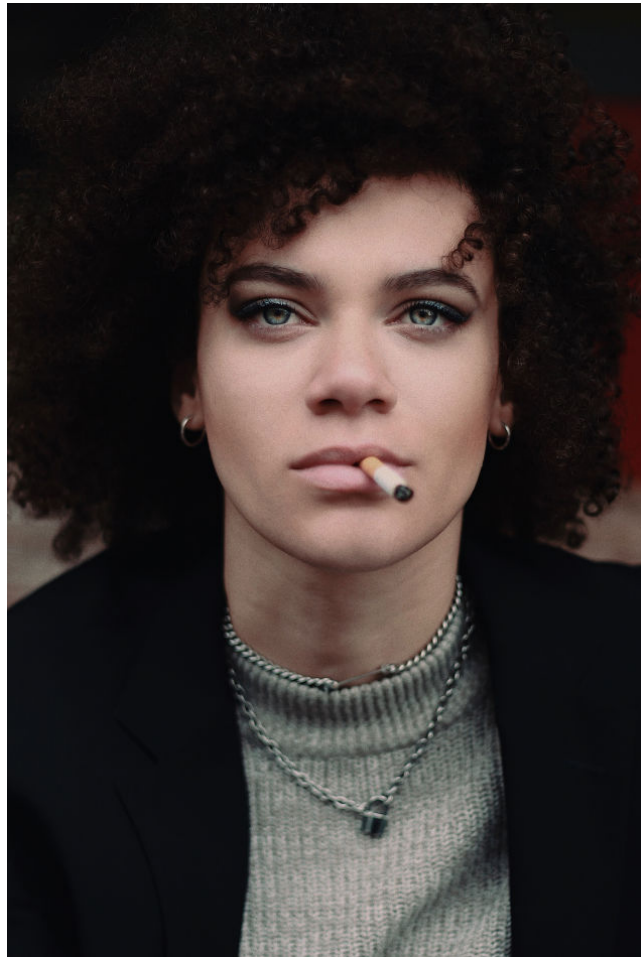

—
STELLA
MODELS
×

ZOE CHIVARD

T: +43 1 586 90 27

office@stellamodels.com

www.stellamodels.com

—
STELLA
MODELS
×

ZOE CHIVARD

T: +43 1 586 90 27

office@stellamodels.com

www.stellamodels.com