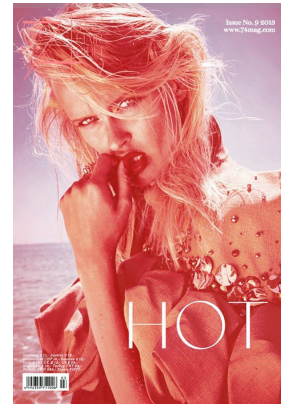

office@stellamodels.com

www.stellamodels.com

HEIGHT	BUST	DRESS	WAIST	HIPS	SHOES	HAIR	EYES
177	85	34	60	88	39.5	BLONDE	BLUE