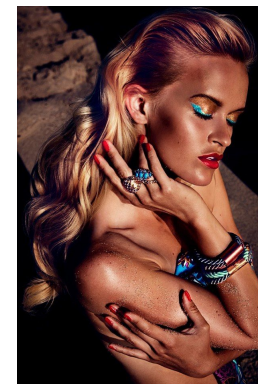

*office@stellamodels.com*

[www.stellamodels.com](http://www.stellamodels.com)

HEIGHT	BUST	DRESS	WAIST	HIPS	SHOES	HAIR	EYES
177	85	34	60	88	39.5	BLONDE	BLUE