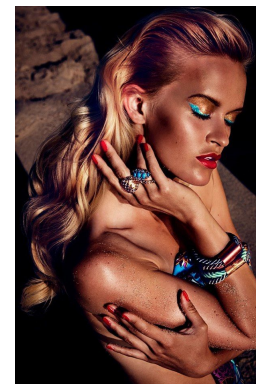

office@stellamodels.com

www.stellamodels.com

HEIGHT	BUST	DRESS	WAIST	HIPS	SHOES	HAIR	EYES
177	85	34	60	88	39.5	BLONDE	BLUE