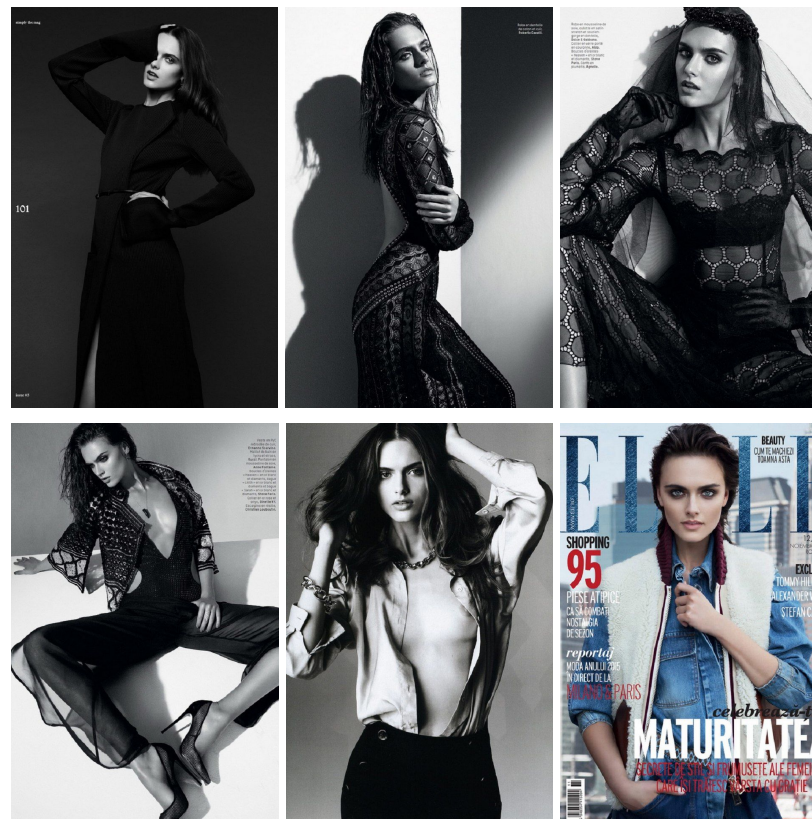

STELLA
MODELS

www.stellamodels.com

HEIGHT	BUST	DRESS	WAIST	HIPS	SHOES	HAIR	EYES
175	78	34-36	60	90	38.0	BROWN	BLUE