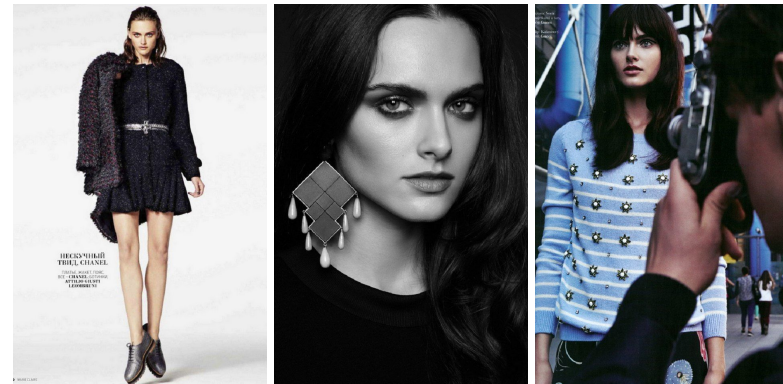

STELLA  
MODELS

www.stellamodels.com

| HEIGHT | BUST | DRESS | WAIST | HIPS | SHOES | HAIR  | EYES |
|--------|------|-------|-------|------|-------|-------|------|
| 175    | 78   | 34-36 | 60    | 90   | 38.0  | BROWN | BLUE |